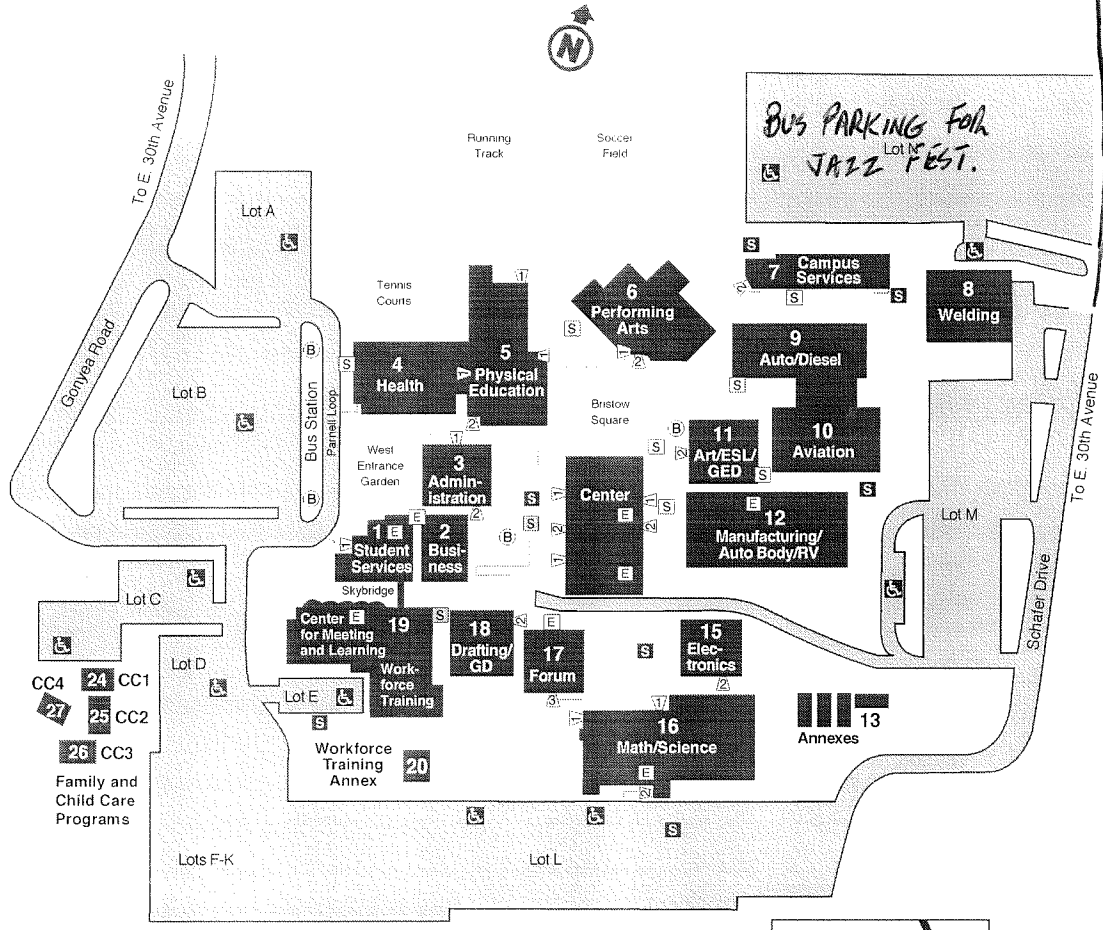

Lane Community College Main Campus

4000 East 30th Avenue • Eugene, Oregon 97405 • (541) 463-3000

30th

KEY

- B Bicycle Parking
- E Elevator
- Wheelchair Ramp
- 1: Electric Door—number designates floor
- Parking with Handicapped Permit
- Smoking Area. Uncovered / Covered / Sheltered (installation in progress)